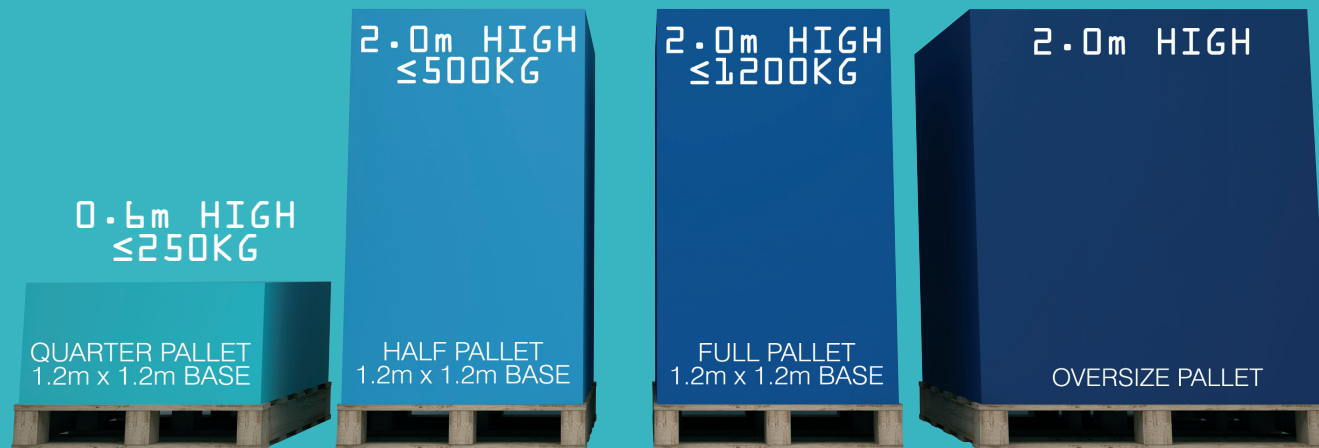

our pallet definitions and range of services

our definitions and services

next-day
delivery

economy
delivery

time
specific

collection

am
delivery

pm
delivery

saturday
delivery

tail-lift
delivery

worldwide
delivery